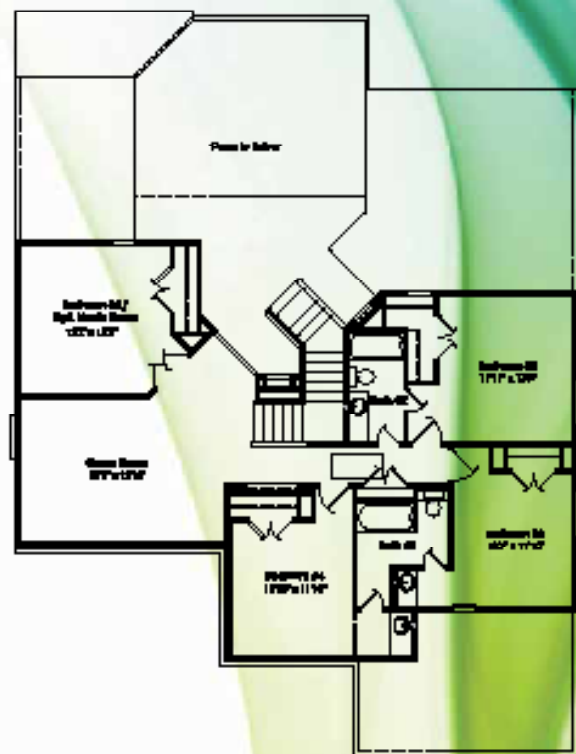

# the Beckett

from 3477 - 3581 sq ft

Elevation B shown

## Elevations

Elevation A

Elevation B

## Options

Kitchen Option

Island Option

Master Bay Window Option

Prices subject to change without notice. Actual floorplan, elevation and square footage may not be exactly as shown. Builder reserves the right to make changes without notice. Rendering is artist concept only. E&OE.