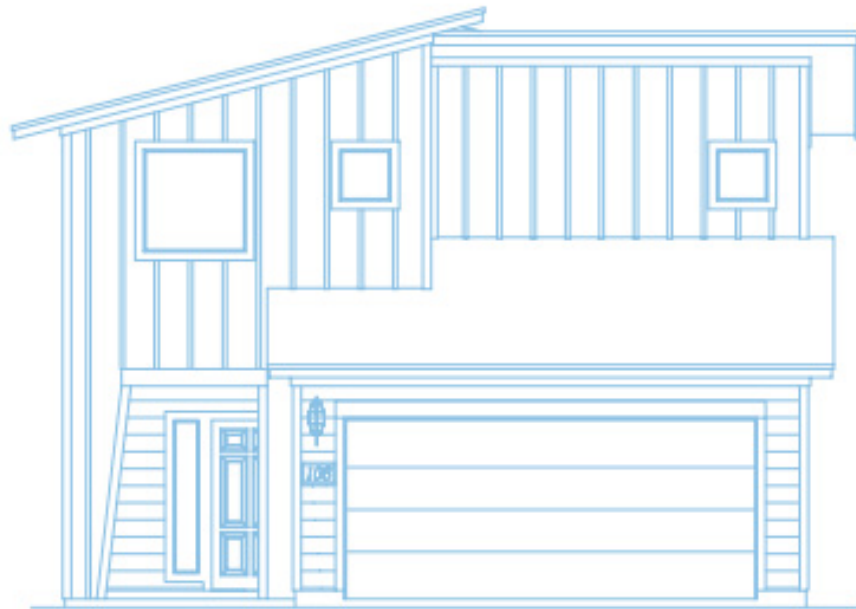

The Piper

1,918 sq. ft.

Elevation A

Elevation B

The Piper

1918 Square Feet