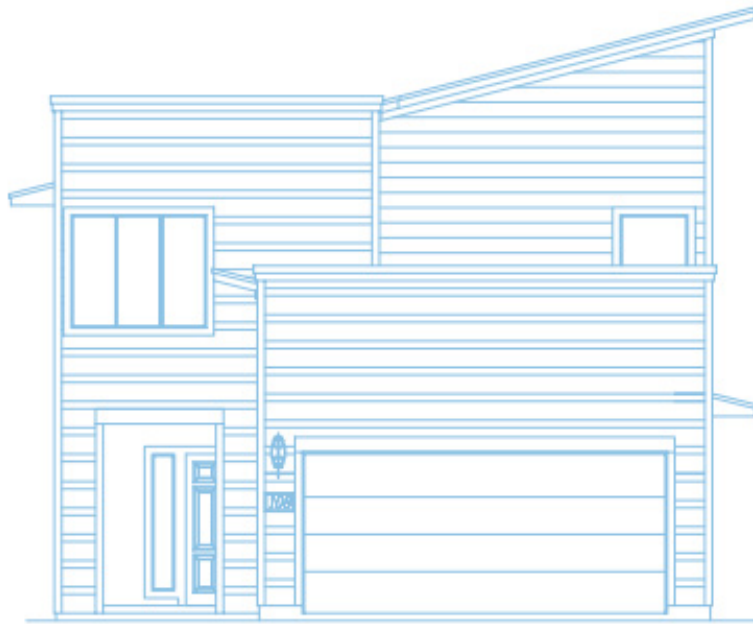

The Piper

1,918 sq. ft.

Elevation A

Elevation B

The Piper

1918 Square Feet