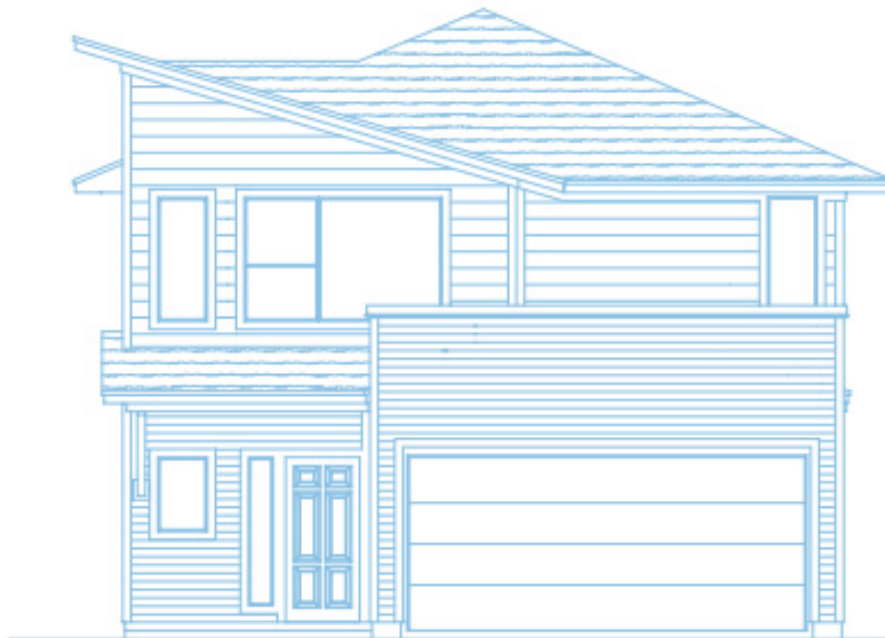

# The Lyric

2,013 sq. ft.

Elevation A

# The Lyric

2013 Square Feet