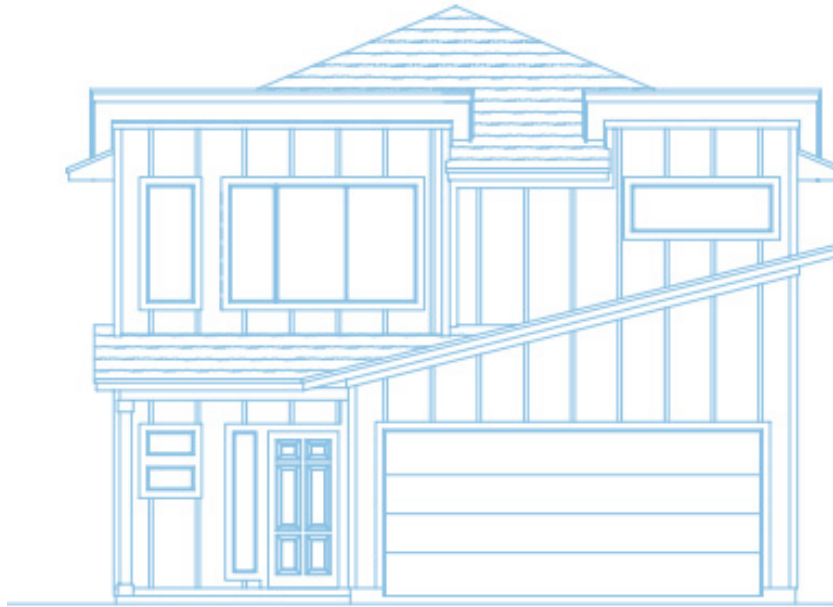

# The Lyric

2,013 sq. ft.

Elevation A

# The Lyric

2013 Square Feet