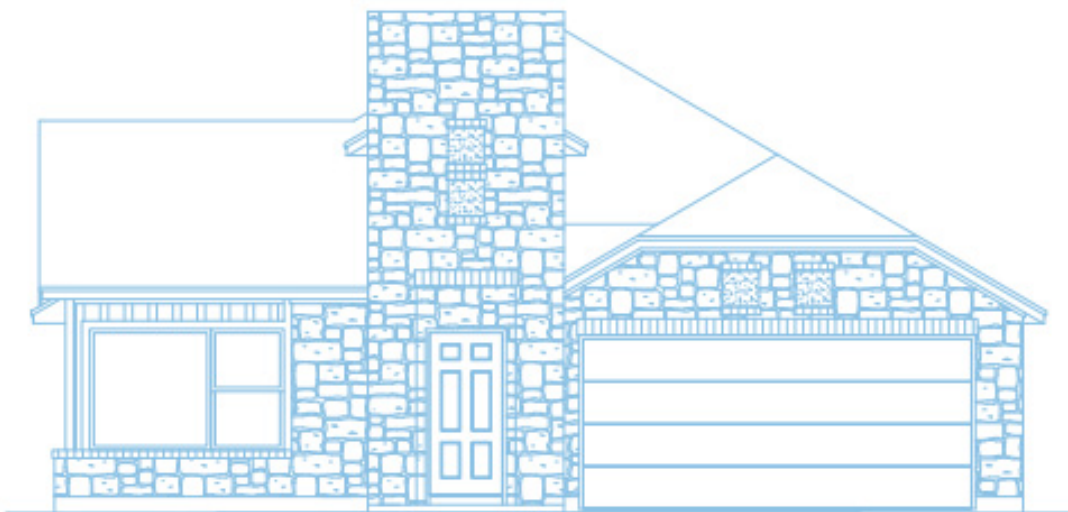

The Hamlin

2,159 sq. ft.

Elevation C

Elevation D

The Hamlin

2159 Square Feet