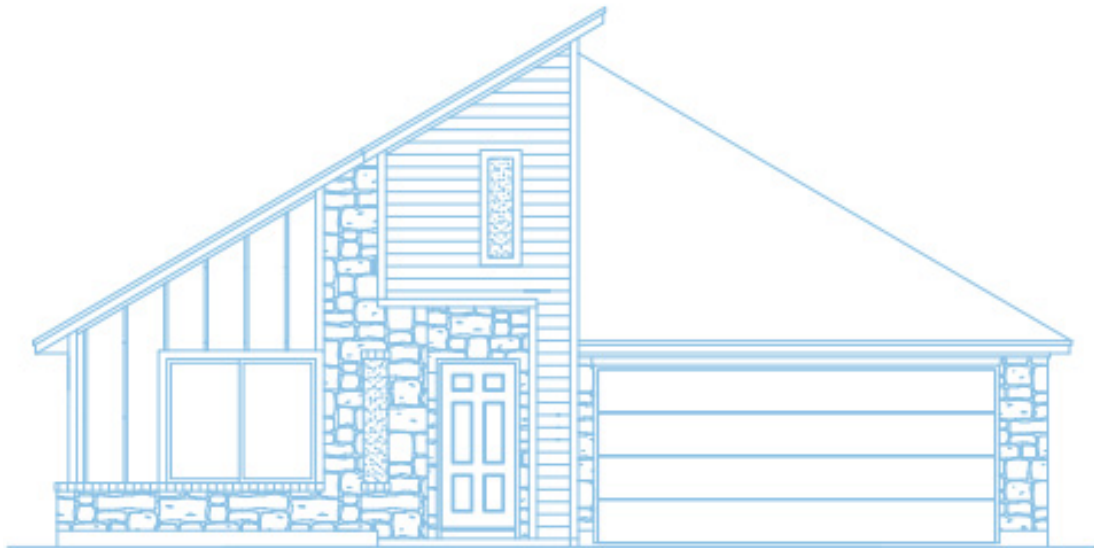

The Hamlin

2,159 sq. ft.

Elevation C

Elevation D

The Hamlin

2159 Square Feet