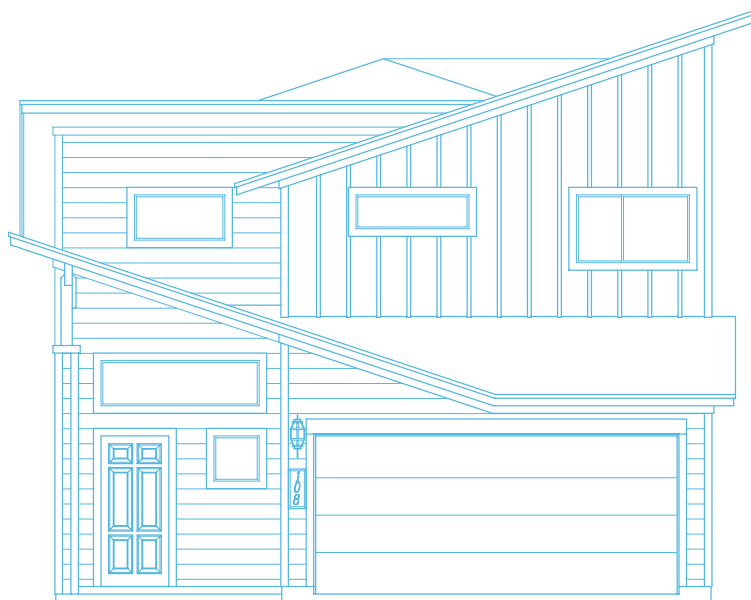

The Gibson

1,667 sq. ft.

Elevation A

Elevation B

The Gibson

1667 Square Feet