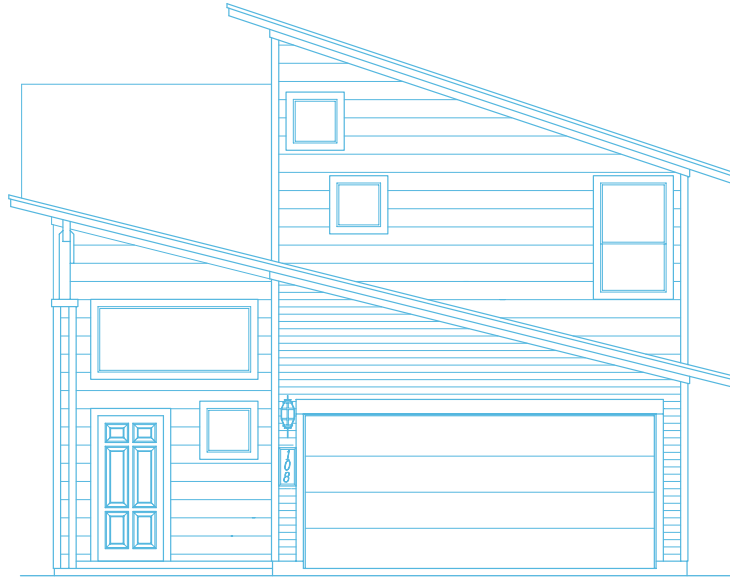

The Gibson

1,667 sq. ft.

Elevation A

Elevation B

The Gibson

1667 Square Feet