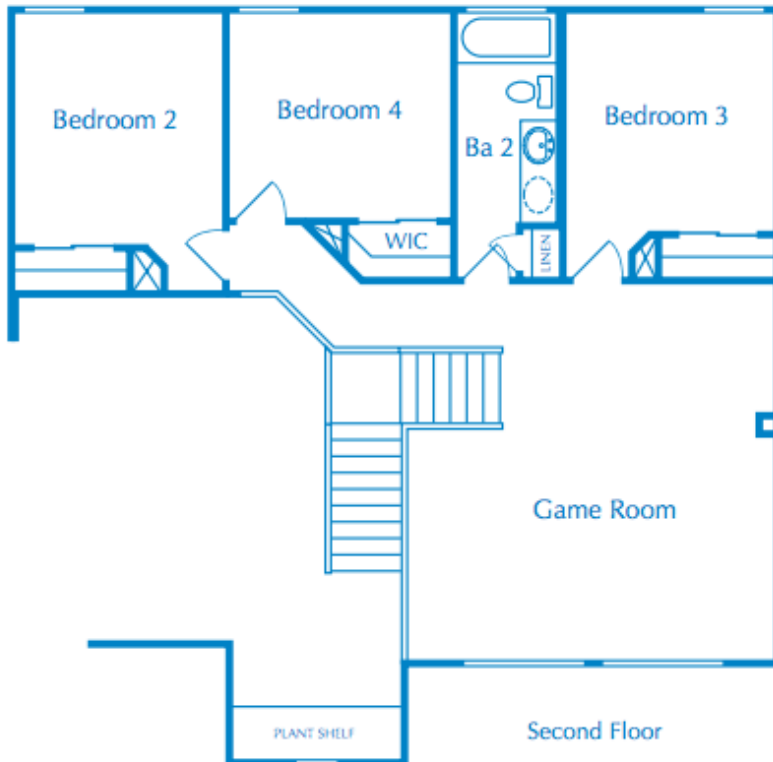

# The Franklin

2,075 sq. ft.

Elevation C

Elevation D

# The Franklin

2075 Square Feet

First Floor

Second Floor