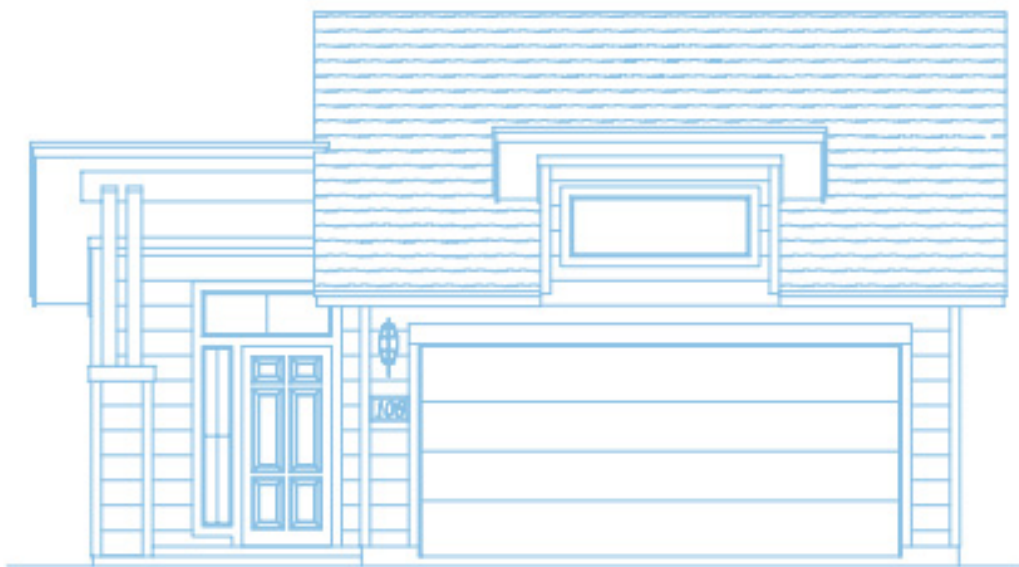

# The Echo

1,300 sq. ft.

Elevation A

Elevation B

# The Echo

1300 Square Feet