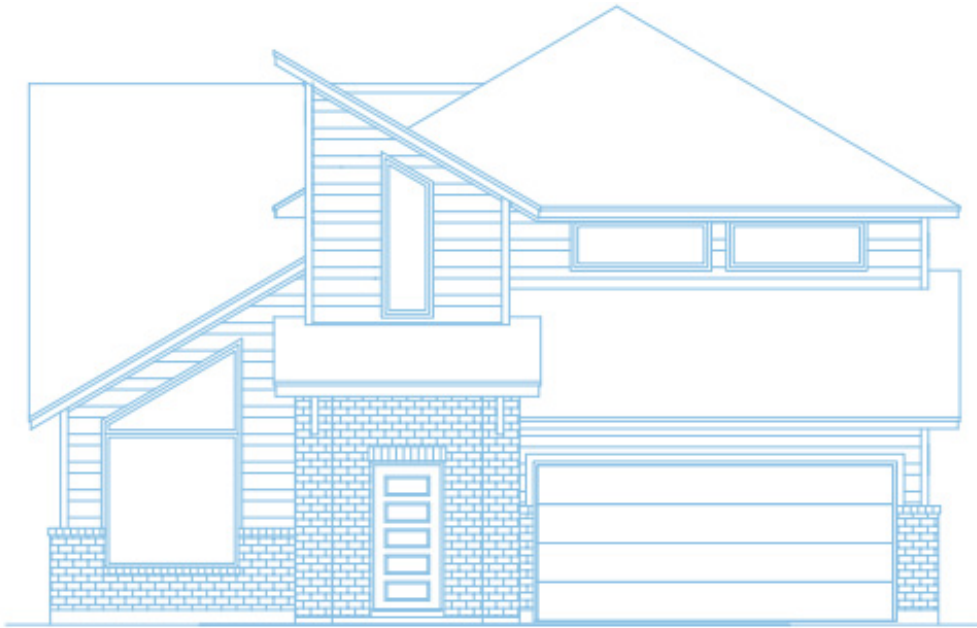

The Dayton

1,724 sq. ft.

Elevation C

Elevation D

The Dayton

1724 Square Feet