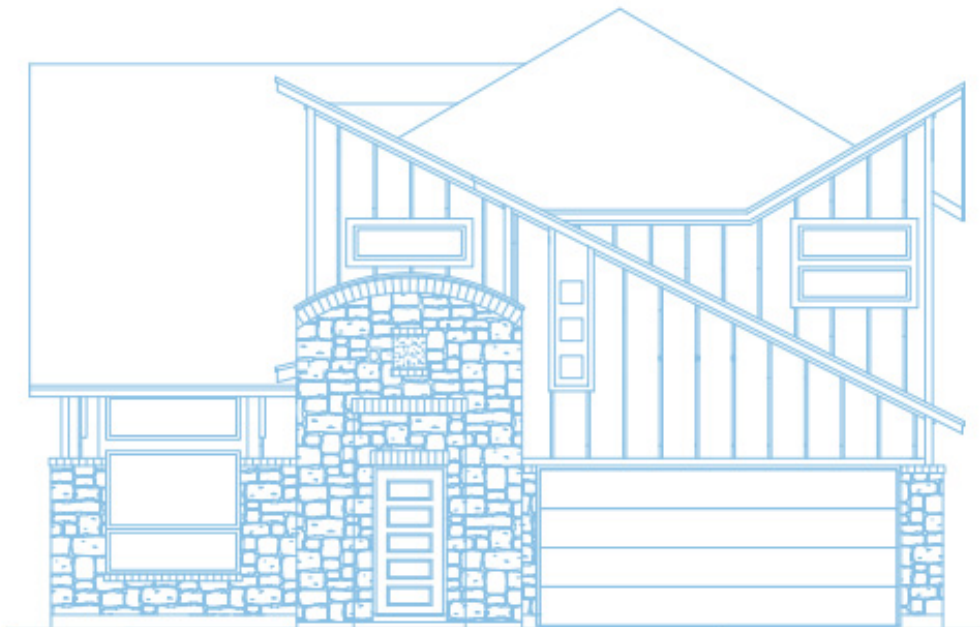

The Dayton

1,724 sq. ft.

Elevation C

Elevation D

The Dayton

1724 Square Feet