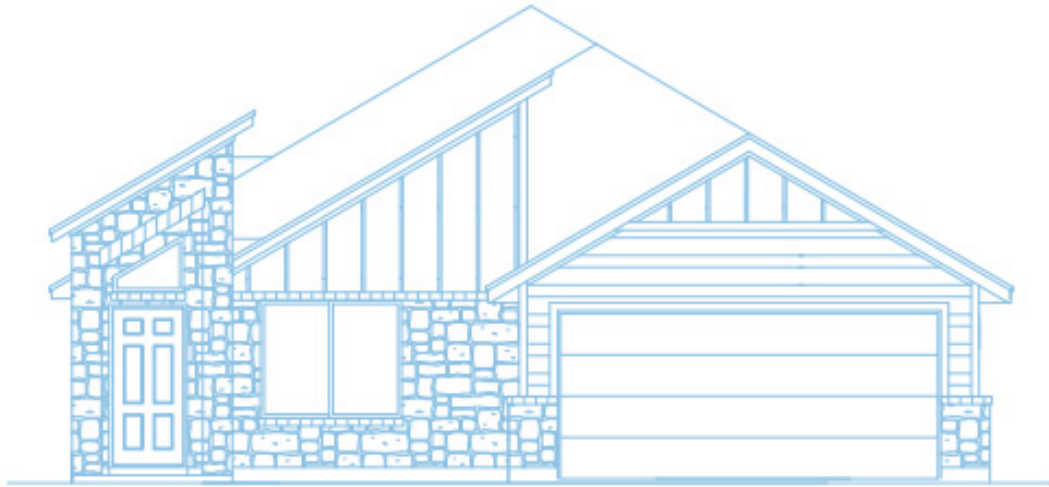

# The Barstow

1,416 sq. ft.

Elevation C

Elevation D

# The Barstow

1416 Square Feet