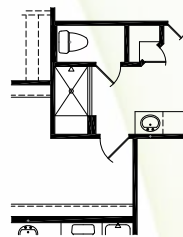

Master Bath Option